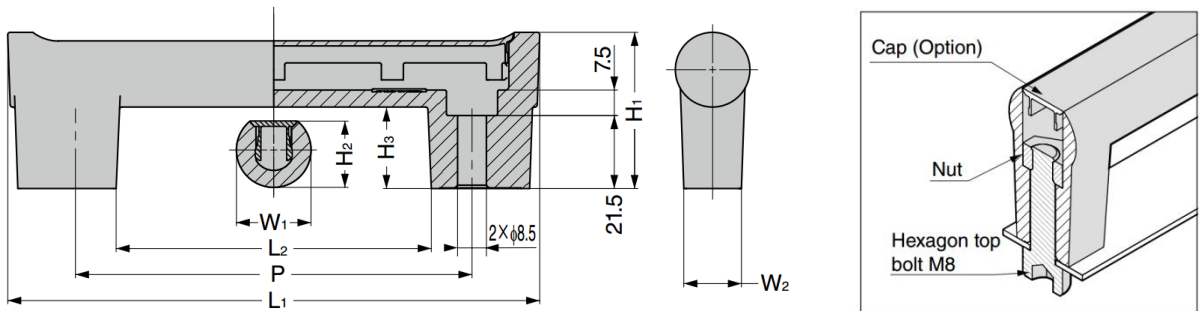

GCJH Handle (Interchangeable Caps)

Features

- Long colour cap facilitates intuitive operation
- Cover colours can be used as indicators for various work applications
- Handle can be installed from either the front or back with screws

BL GR YE YR RD BU

GCJH-117 / GCJHC-117GR

No.	Part Name	Material
①	Body	Reinforced nylon
②	Cap	PA

Can be Installed from Surface or Rear

Body

Part No.	Material	L ₁	L ₂	W ₁	W ₂	H ₁	H ₂	H ₃	P
GCJH-117BL	Reinforced Nylon	157	93	22	17	46	19.5	24	117
GCJH-150BL	Nylon	190	125.5	24	18.5	52	21.4	28	150