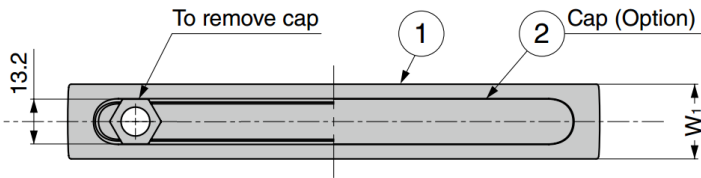

GCJH Handle (Interchangeable Caps)

Features

- Long colour cap facilitates intuitive operation
- Cover colours can be used as indicators for various work applications
- Handle can be installed from either the front or back with screws

BL GR YE YR RD BU

GCJH-117 / GCJHC-117GR

No.	Part Name	Material
①	Body	Reinforced nylon
②	Cap	PA

Can be Installed from Surface or Rear

Body

Part No.	Material	L ₁	L ₂	W ₁	W ₂	H ₁	H ₂	H ₃	P
GCJH-117BL	Reinforced Nylon	157	93	22	17	46	19.5	24	117
GCJH-150BL	Nylon	190	125.5	24	18.5	52	21.4	28	150